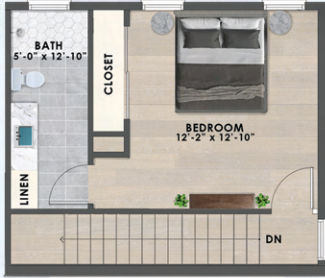

JASPER FLATS

Colorado

Upper Level (1Bed/1Bath)

TOTAL A/C AREA 1555 sq. ft.
GARAGE 277 sq. ft.

TOTAL 1832 sq. ft.

Unit 102
3 Bedroom/3 Bath

Upper Level (1Bed/1Bath)

Unit 101
3 Bedroom/3 Bath