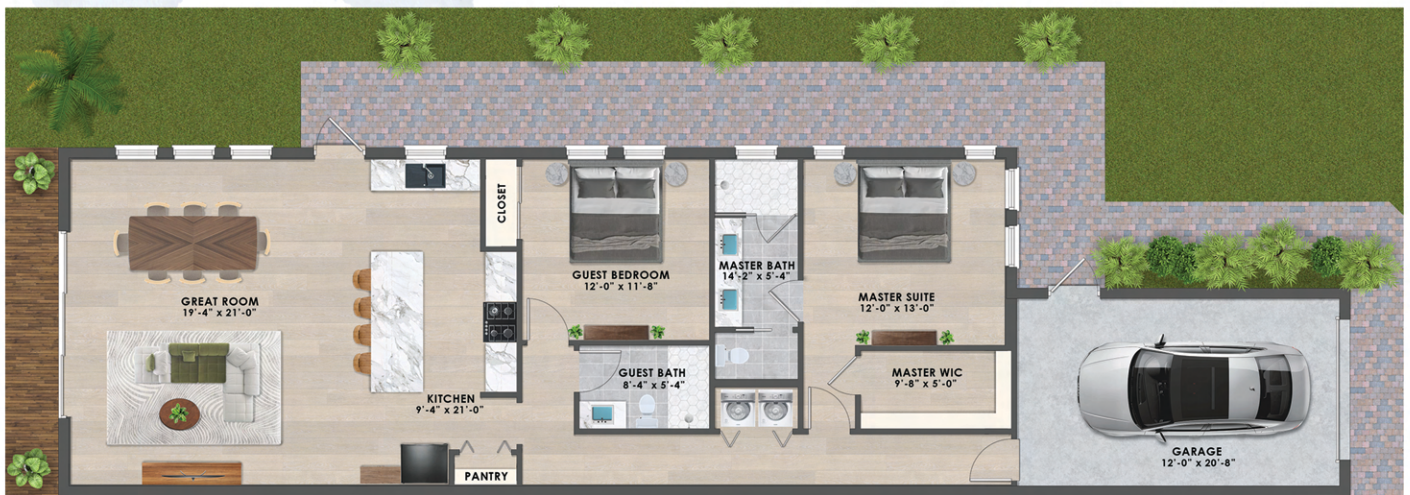

JASPER FLATS

Wyoming

TOTAL A/C AREA 1350 sq ft.
GARAGE 277 sq ft.

TOTAL 1627 sq ft.

Unit 102 2 Bedroom/2 Bath

Unit 101 2 Bedroom/2 Bath

This one's for you!